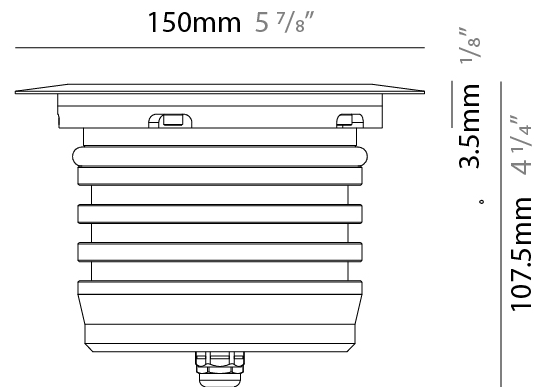

GENERAL

Series: Caliber
Subseries: Caliber 150
Brand: Unonovesette
Division: Exterior
Mounting Type: Recessed
Mounting Location: In-Ground
Subcategory: Drive Over

PHYSICAL

Shape: Round
Diameter (mm): 150
Diameter (in): 6
Height (mm): 107.5
Height (in): 4 1/4
Light Distribution: Direct
Load Resistance (kg): 1.62
Load Resistance (lbs): 3.57
Installation Requirement: Housing box
Diffuser: Extra clear tempered / Frosted glass 8mm
Fixture Finish: [ASB / SST](#)
Fixture Material: Stainless Steel AISI 316L
Cable Details: 350mm NS20N PCP 2x0.5 mm2

ELECTRICAL

Lamp Type: LED
Total Output Wattage (W): 13
Dimming: Non-Dimmable / 0-10V Dimming
Driver Included: No
Driver Location: Remote
Driver Type: Constant Voltage - Universal
Driver Class: Class 2
Input Voltage (V): 120 - 277
Output Voltage (V): 48

LED

Number of LEDs: 1
[Color Temperature (°K): 2700 / 3000 / 4000](#)
Max. Delivered Lumen (lm): 1418
CRI: >92 CRI
Lamp Life (hrs): 100000

OPTICAL

[Optic°: 10 / 20 / 40 / 55 / 10x45](#)
Beam Angle: Narrow / Medium / Wide / Flood / Elliptical
Adjustability: Fixed

RATINGS AND CERTIFICATIONS

Certified By: Certified for North American Standards
IP rating: IP68 (not for permanent immersion)
IK Rating: IK08
Marine Grade: Stainless Steel AISI 316L

PROJECT
TYPE
SPECIFIER
QUANTITY
DATE