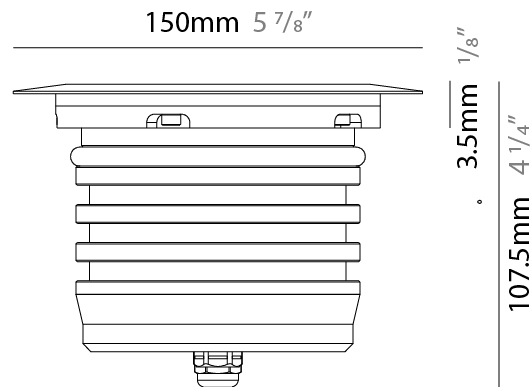

GENERAL

Series: Caliber
Subseries: Caliber 150
Brand: Unonovesette
Division: Exterior
Mounting Type: Recessed
Mounting Location: In-Ground
Subcategory: Drive Over

PHYSICAL

Shape: Round
Diameter (mm): 150
Diameter (in): 6
Height (mm): 107.5
Height (in): 4 1/4
Light Distribution: Direct
Weight (kg): 1.61
Weight (lbs): 3.57
Load Resistance (kg): 2500
Load Resistance (lbs): 5511
Installation Requirement: Housing box
Diffuser: Extra clear tempered / Frosted glass 8mm
Fixture Finish: [ASB / SST](#)
Fixture Material: Stainless Steel AISI 316L
Cable Details: 350mm NS20N PCP 2x0.5 mm2

ELECTRICAL

Lamp Type: LED
Total Output Wattage (W): 22
Dimming: Non-Dimmable
Driver Included: No
Driver Location: Remote
Driver Type: Constant Voltage - Universal
Driver Class: Class 2
Input Voltage (V): 120 - 277
Output Voltage (V): 48
Upon Request: 0-10Vdc Dimming

LED

Number of LEDs: 1
Color Temperature (°K): [2700 / 3000 / 4000](#)
Max. Delivered Lumen (lm): 2090
CRI: >92 CRI
Lamp Life (hrs): 100000

OPTICAL

Optic°: [10 / 20 / 40 / 55 / 10x45](#)
Beam Angle: Narrow / Medium / Wide / Flood / Elliptical
Adjustability: Fixed

RATINGS AND CERTIFICATIONS

Certified By: Certified for North American Standards
IP rating: IP67
IK Rating: IK08
Marine Grade: Stainless Steel AISI 316L