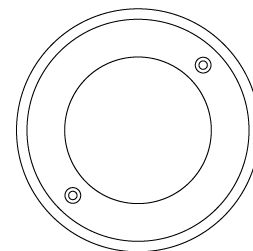

GENERAL

Series: Caliber
Subseries: Caliber 120 D
Brand: Unonovesette
Division: Exterior
Mounting Type: Recessed
Mounting Location: In-Ground
Subcategory: Drive Over

PHYSICAL

Shape: Square
Diameter (mm): 116
Diameter (in): 4 5/16
Height (mm): 104
Height (in): 4 1/8
Light Distribution: Direct
Weight (kg): 0.900
Weight (lbs): 1.98
Installation Requirement: Housing box
Diffuser: Extra clear glass 6mm
Fixture Finish: [ASB / SST](#)
Fixture Material: Stainless Steel AISI 316L
Cable Details: 350mm NS20N PCP 2x0.5 mm2

ELECTRICAL

Lamp Type: LED
Input Wattage (W): 9.04
Total Output Wattage (W): 8.5
Dimming: Non-Dimming / Phase Dimming (120Vac only) / 0-10V Dimming
Driver Included: No
Driver Location: Remote
Driver Type: Constant Voltage - Universal
Driver Class: Class 2
Input Voltage (V): 120 - 277
Output Voltage (V): 24

LED

Number of LEDs: 1
Color Temperature (°K): [2700 / 3000 / 4000](#)
Max. Delivered Lumen (lm): 730 (3000K)
CRI: >90 CRI
Lamp Life (hrs): 100000

OPTICAL

Optic°: [10 / 35 / 50](#)
Beam Angle: Narrow / Medium / Wide
Adjustability: Rotational 360°; Tilt 15°

RATINGS AND CERTIFICATIONS

Certified By: Certified for North American Standards
IP rating: IP68 (not for permanent immersion)
IK Rating: IK08
Marine Grade: Stainless Steel AISI 316L

PROJECT
TYPE
SPECIFIER
QUANTITY
DATE